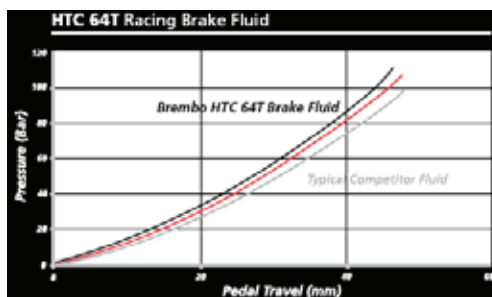

COMPATIBILITY

Compatible with all Brembo Racing Brake Systems.
It can be mixed with other DOT3 and DOT4 racing brake fluids but for maximum performance advantage, before filling, other types of fluid should be drained from the brake system to avoid diluting the fluid characteristic.
Brembo HTC 64T plus must not be used in Brake Systems containing magnesium parts.