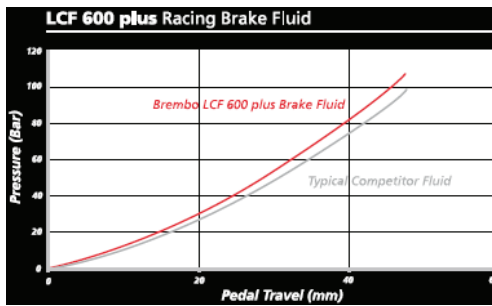

Brake Fluid & Temperature Records

+ + + +
 + + + +
 + + + +
 + + + +

P/N 04.8164.11
LCF 600 PLUS BRAKE FLUID - 500cc

Exclusively for racing use.
 Brembo Racing LCF 600 plus has been specifically formulated to provide the highest performance under all racing conditions:

- an independently proven low compressibility at high temperatures
- a typical dry boiling point of 316°C (601°F)
- a typical wet boiling point of 204°C (399°F)

It even exceeds the requirements of U.S. FMVSS 116 DOT4 specification.

6

P/N 04.8164.20
HTC 64T BRAKE FLUID - 500cc

Exclusively for racing use.
 Brembo Racing HTC 64T plus has been specifically formulated to provide the highest performance under all racing conditions:

- an independently proven low compressibility at high temperatures
- a typical dry boiling point of 335°C (635°F)